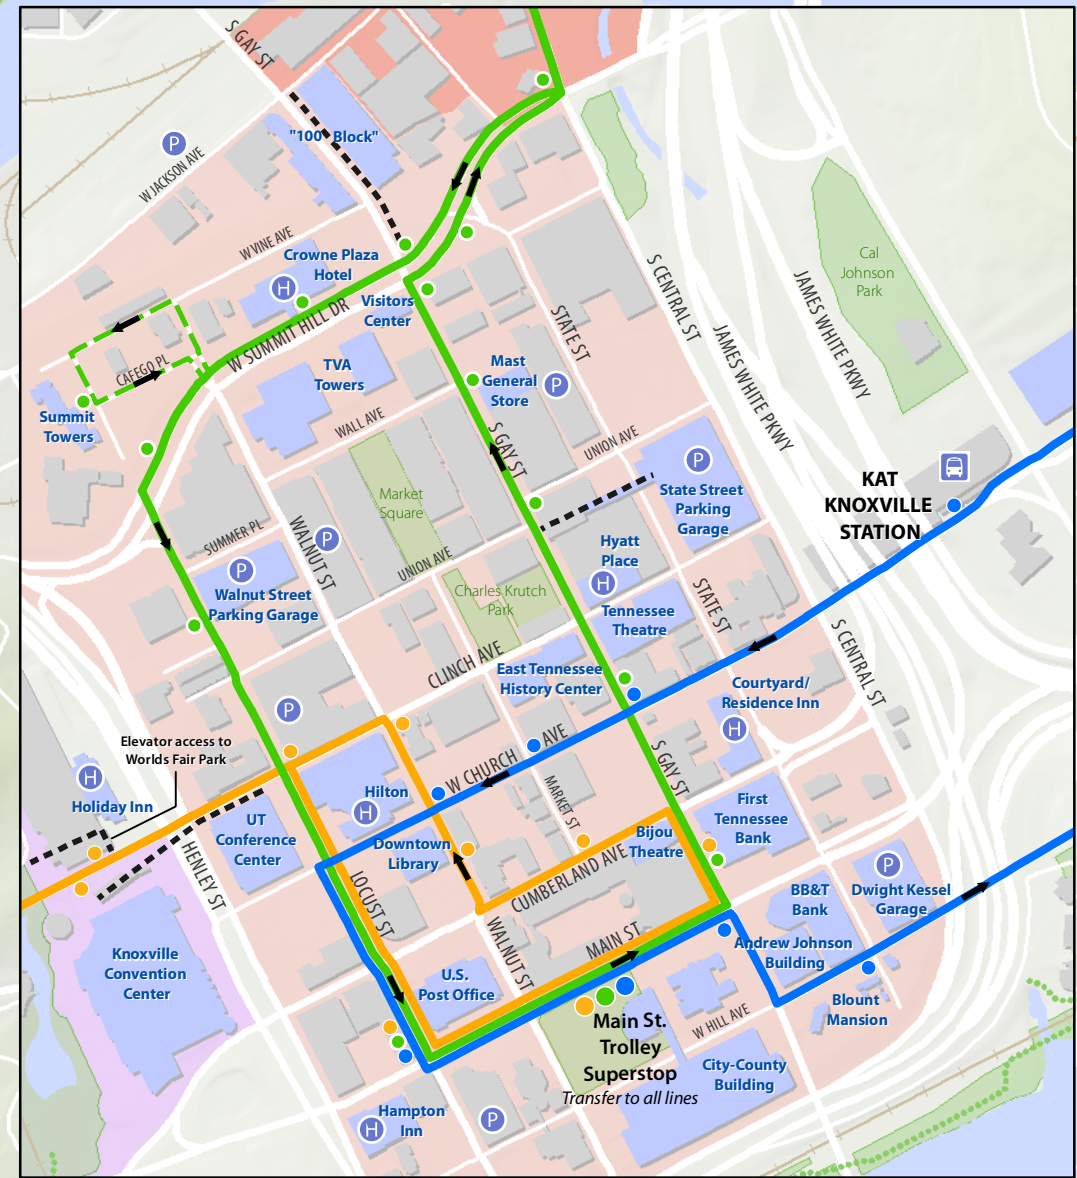

OLD CITY

DOWNTOWN KNOXVILLE  
(See Detail Map)

FORT SANDERS

THE UNIVERSITY OF TENNESSEE

MAPLEHURST

SOUTH KNOXVILLE

KAT KNOXVILLE STATION

Trolley Superstop

KAT KNOXVILLE STATION

Main St. Trolley Superstop  
Transfer to all lines