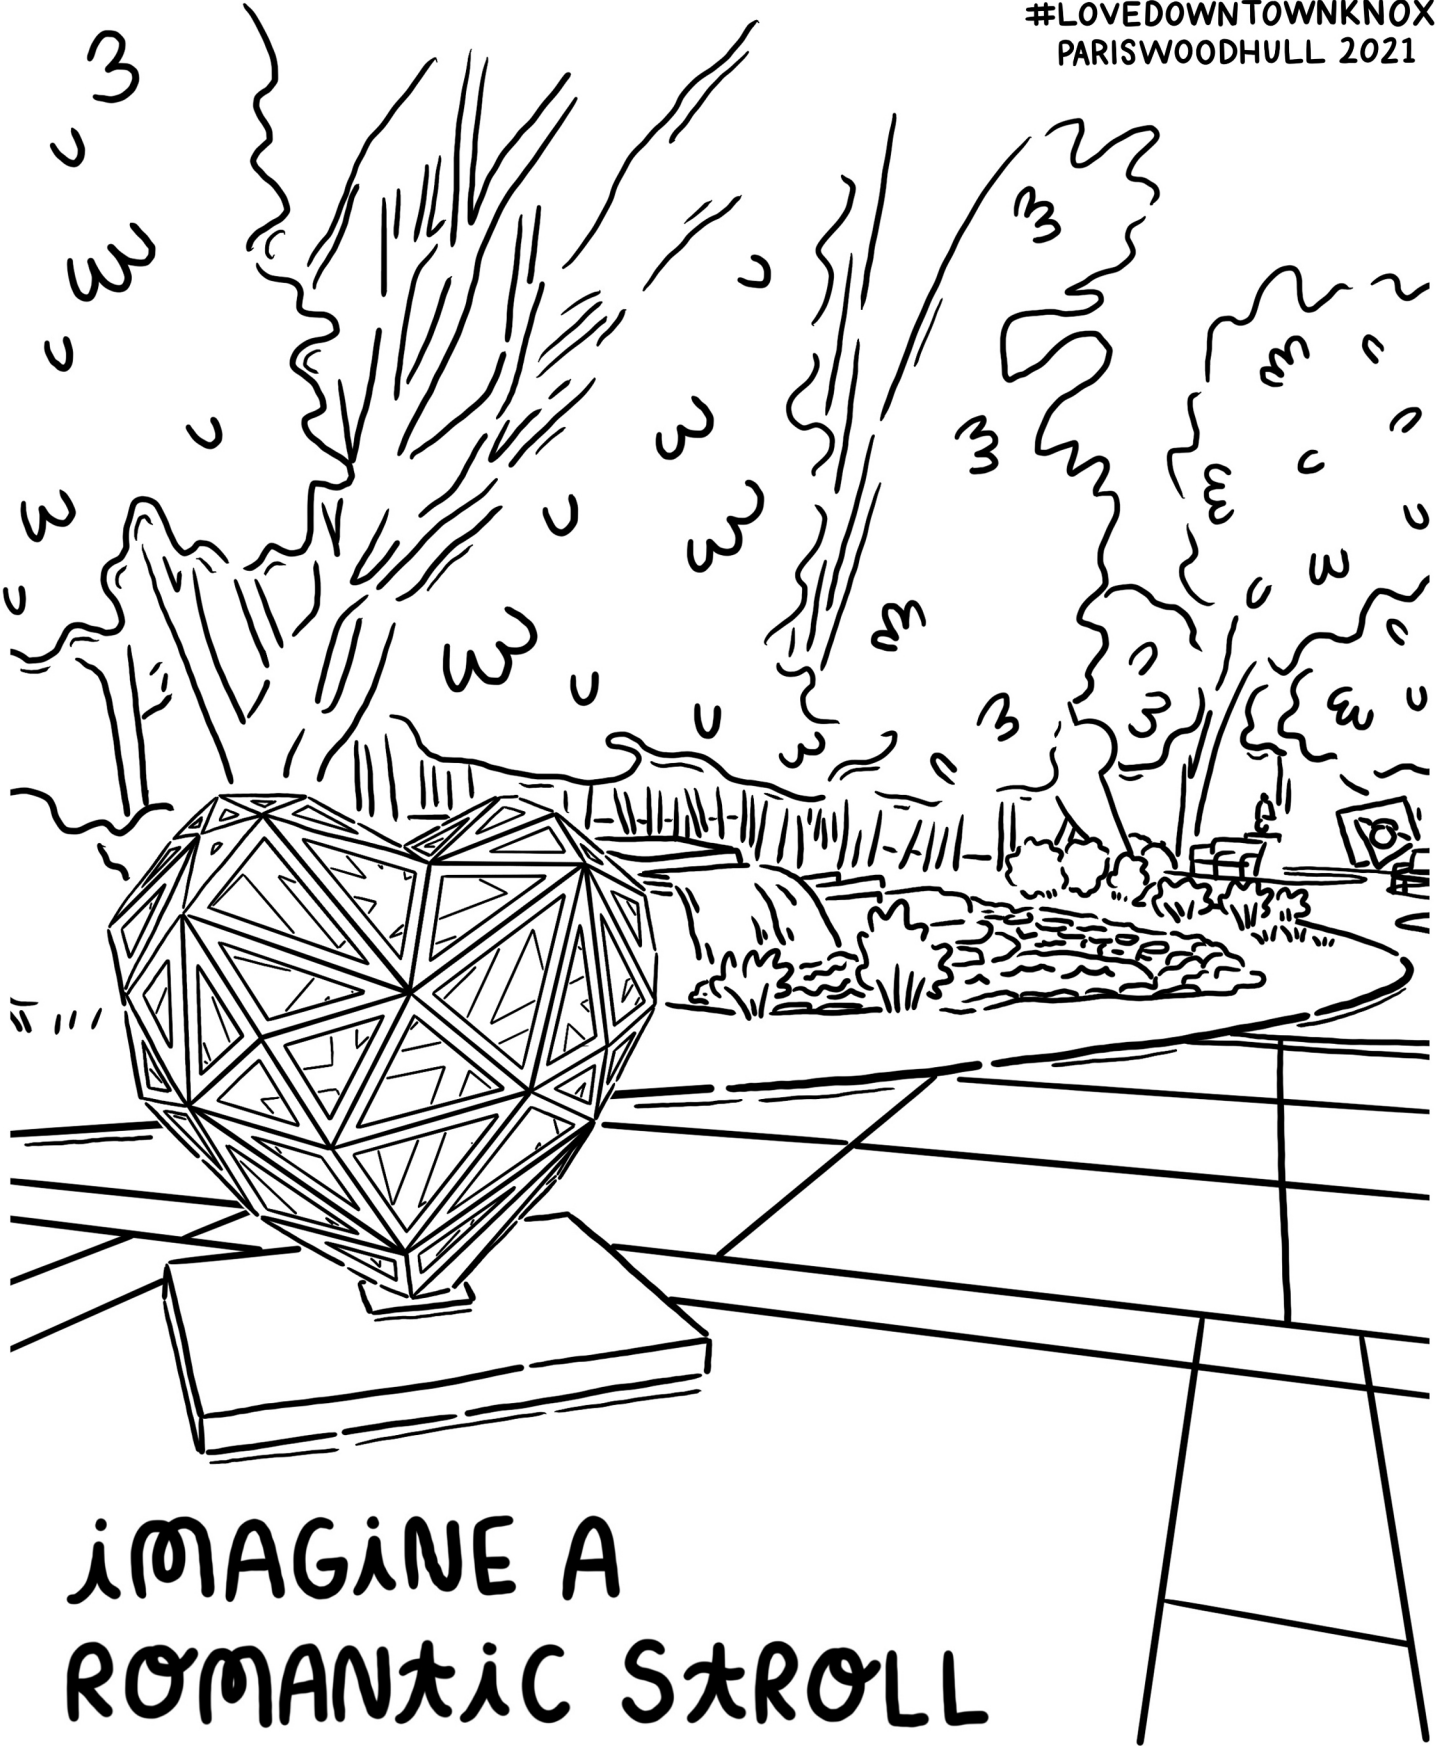

#LOVEDOWNTOWNKNOX
PARISWOODHULL 2021

IMAGINE A
ROMANTIC STROLL

Krutch Park sculpture by artist Matthew Duffy; part of Art in Public Places sculpture program coordinated by Dogwood Arts.